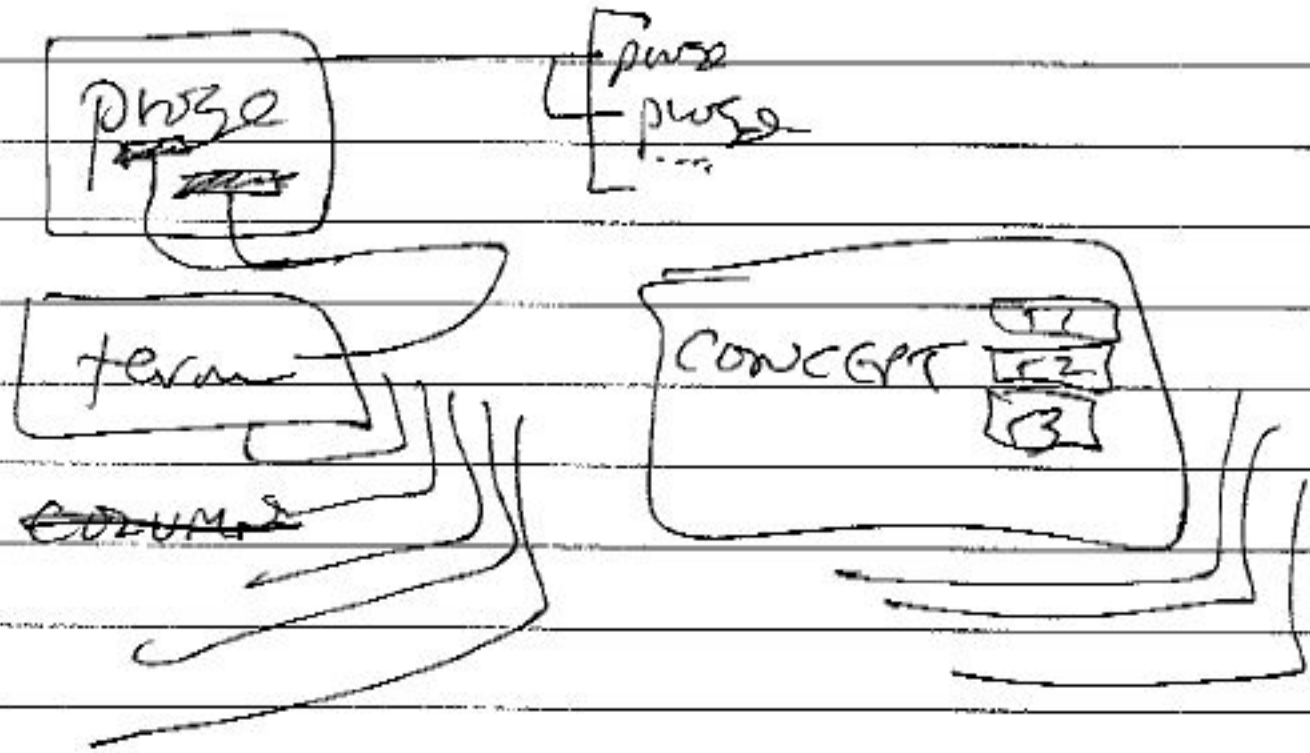

Simulation

many — OBJECTS
Restrictions

$PRUSE = \text{TEXT BODY} = \text{HTML}$
LINES   LINES   w/ FORMATTING

$TERM = \text{name} + \text{alternates} = \text{cell}$
LINES

$CONCEPT = \text{set of TERMS}$

$STATE = \frac{\text{OBJECTS}}{\text{SELECTED}} + \text{VIEW PART}$

36

mess