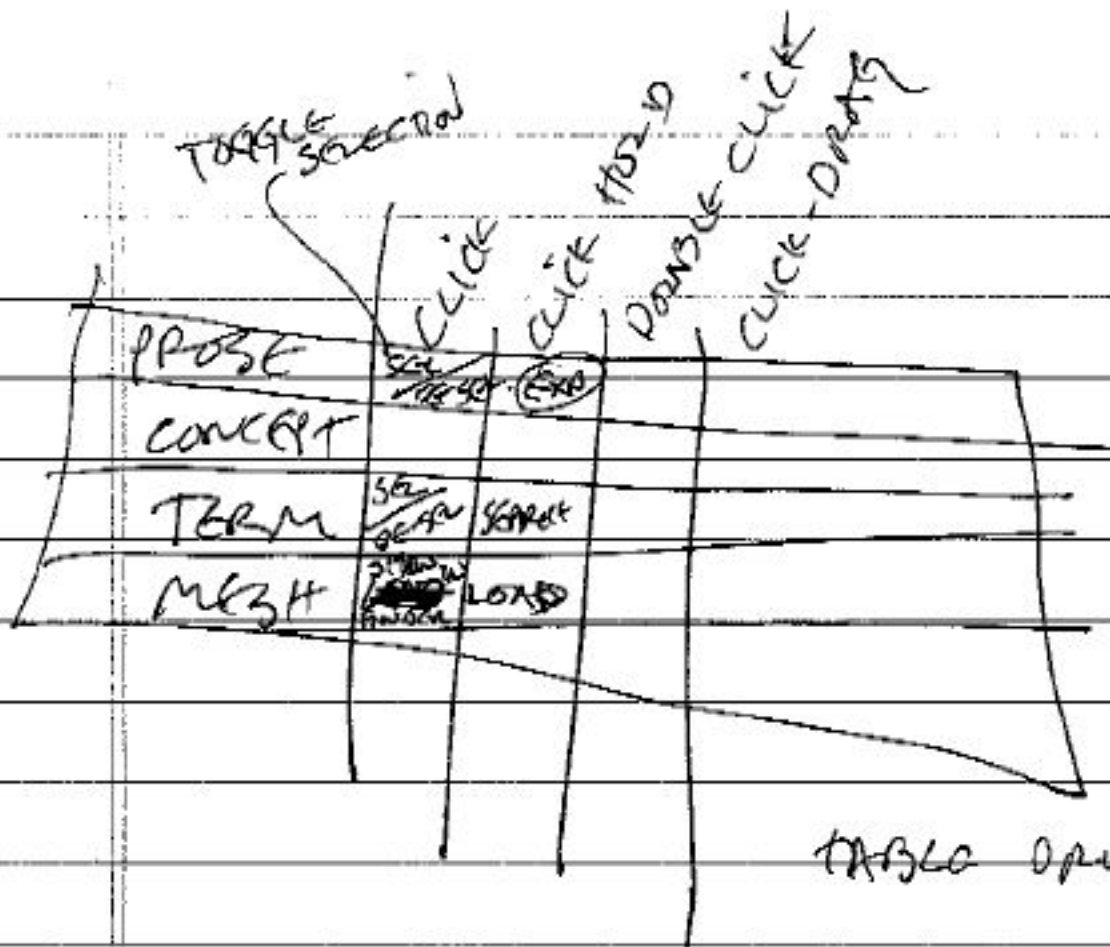

" TERM to LOW LEFT = TRASH
(UNDOABLE)

- CLICK TERM = X

all auto update = for now
 timestamp
 no update
 knowledge
 ...

GPS
)
)

TABLE OPEN FUNCTION

A = S = EXO PROSE = HORIZONTAL + PROSE + CONCEPT ^{PROSE 2}
SEARCH TERM = HORIZONTAL