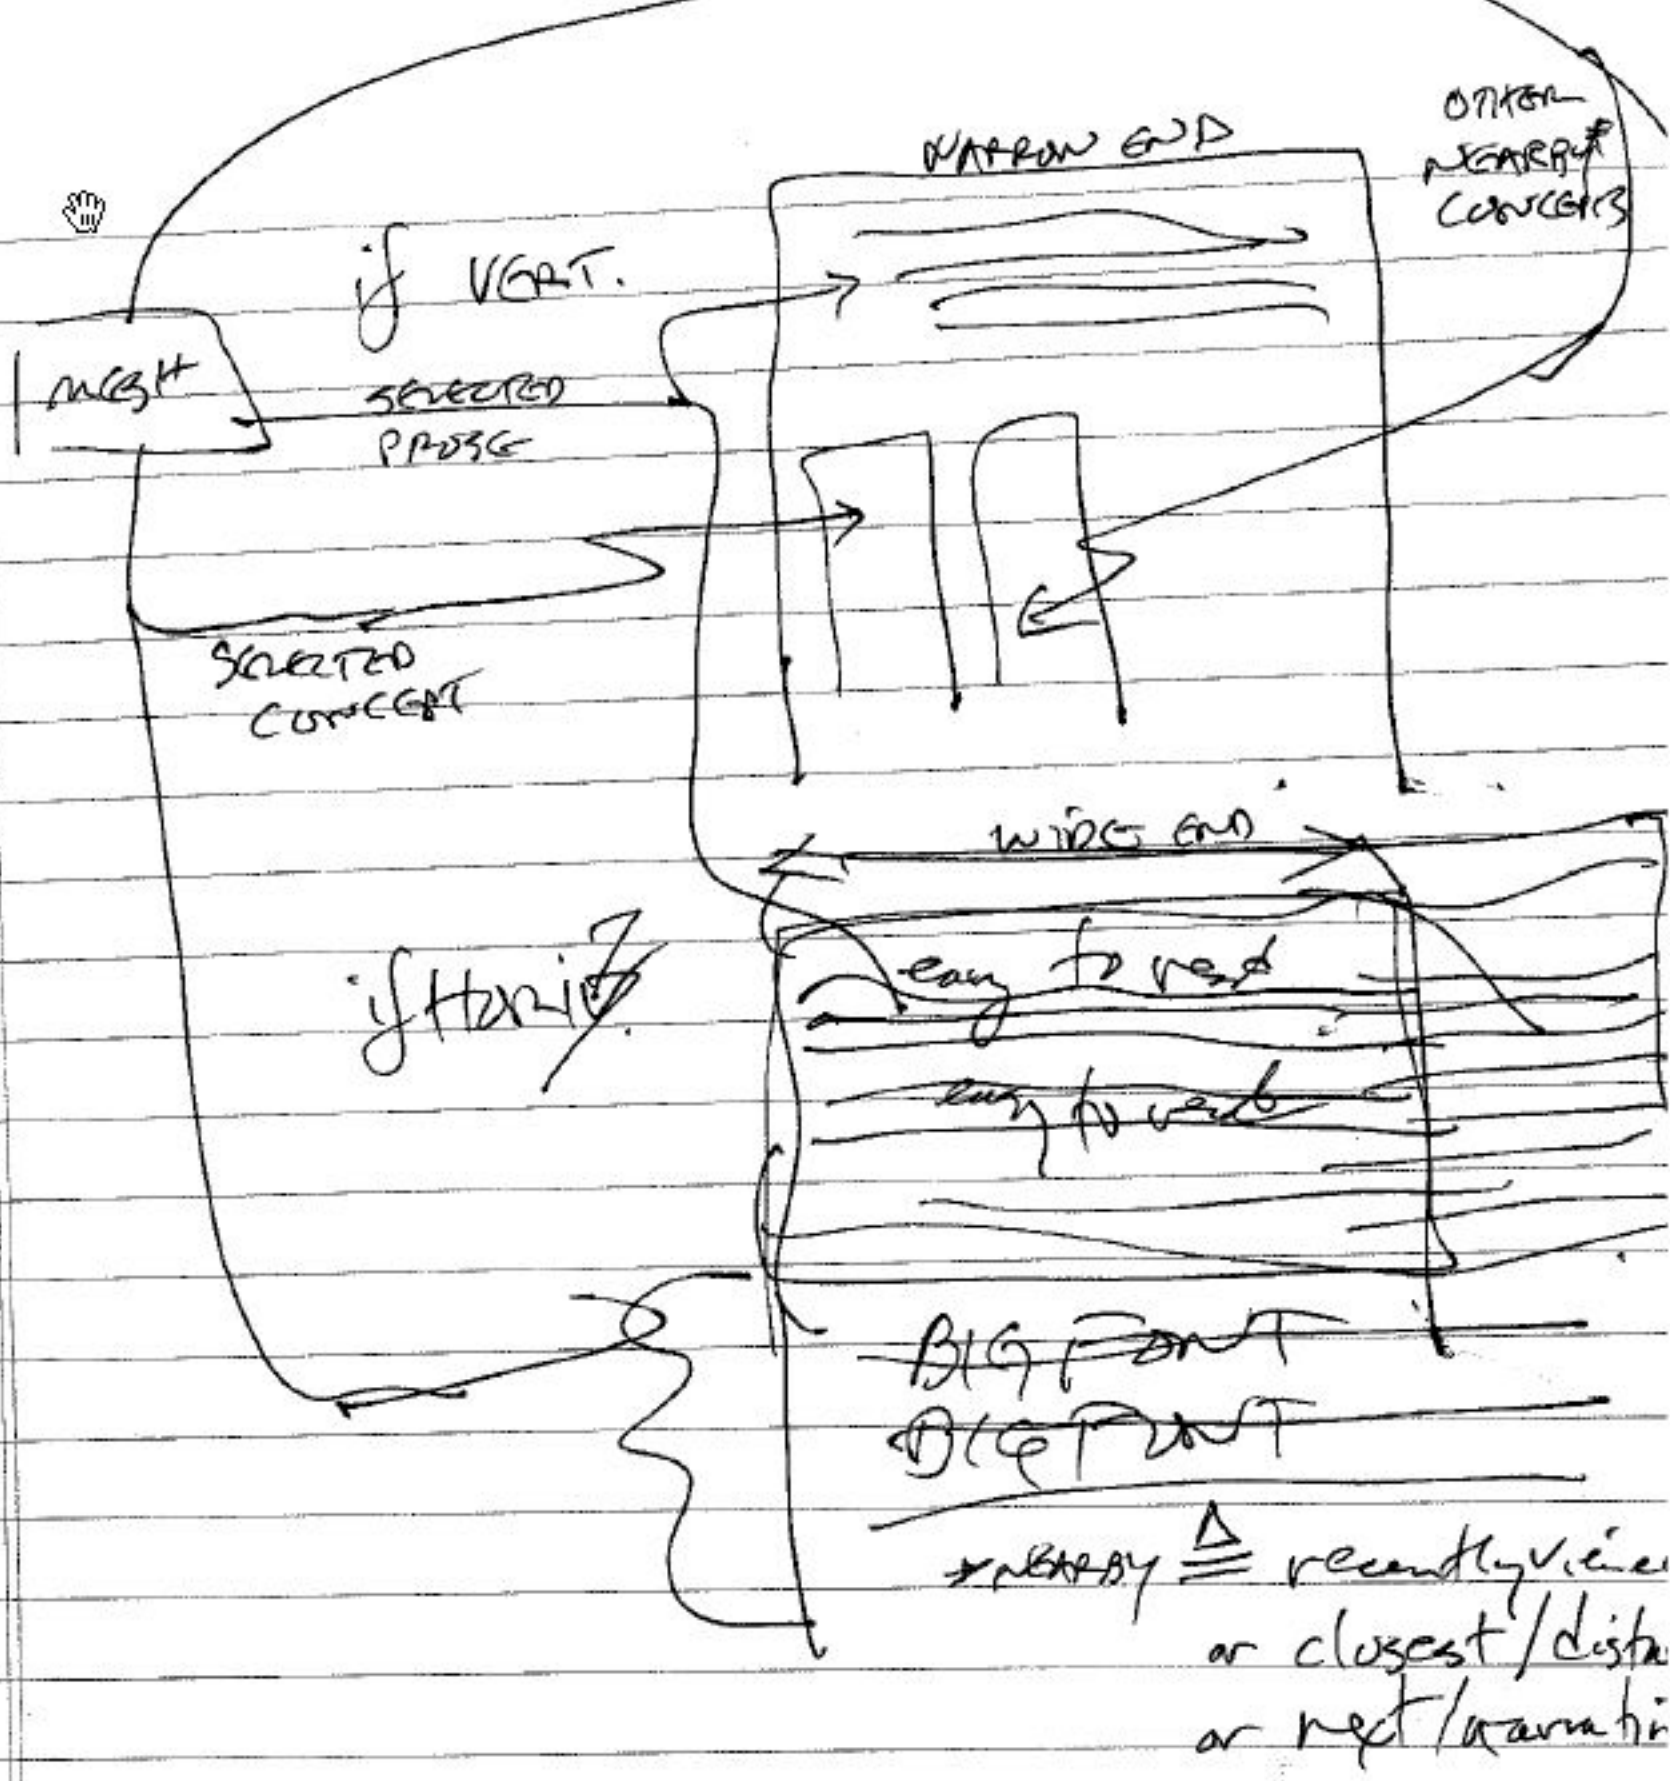

$STATE = \frac{\text{OBJECTS}}{\text{SELECTED}} + \text{VIEW PART}$

36

mess

Behaviours

Select PROSE

" CONCEPT

" TERM

Shows A

" TERM to LOW LEFT = TRASH
(UNDOABLE)

- CLICK TERM = X

all auto update = for now
 timestamp
 no update
 knowledge
 ...

GPS
)
)

TABLE OPEN FUNCTION

A = S = EXO PROSE = HORIZONTAL + PROSE + CONCEPT ^{PROSE 2}
SEARCH TERM = HORIZONTAL